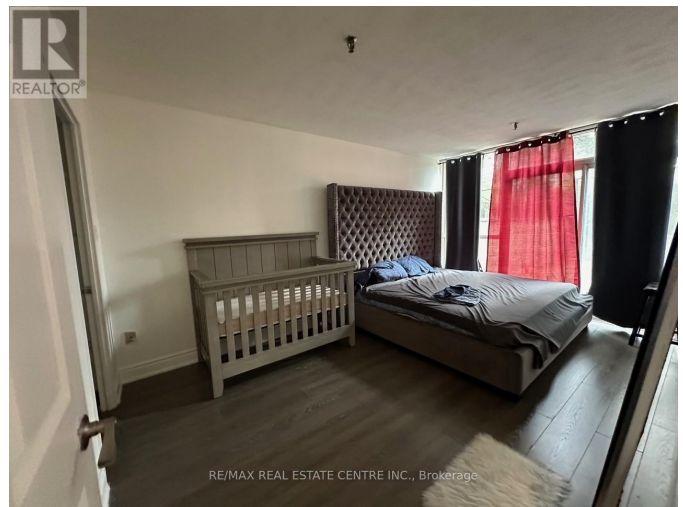

\$2700.00 / Monthly - 103 - 285 ENFIELD PLACE

Listing ID: W8311086

\$2700.00 / Monthly

3 Bedrooms, 1 Bathrooms Single Family

103 - 285 ENFIELD PLACE, Mississauga,
Ontario, L5B3Y6

Spacious 2 Bedroom plus Den
condominium in the hear of the
Mississauga, Bright corner Unit. Near
public transport, Major Rd and Hwy 403
and QEW. Close to Square One Shopping
Mall. Rent Includes Heat and Hydro.
(id:54154)