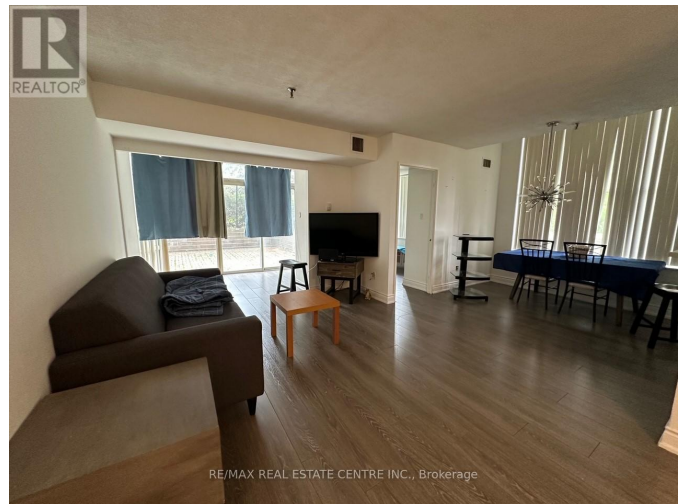

\$2700.00 / Monthly - 103 - 285 ENFIELD PLACE

Listing ID: W8311086

\$2700.00 / Monthly

3 Bedrooms, 1 Bathrooms Single Family

103 - 285 ENFIELD PLACE, Mississauga,
Ontario, L5B3Y6

Spacious 2 Bedroom plus Den
condominium in the hear of the
Mississauga, Bright corner Unit. Near
public transport, Major Rd and Hwy 403
and QEW. Close to Square One Shopping
Mall. Rent Includes Heat and Hydro.
(id:54154)