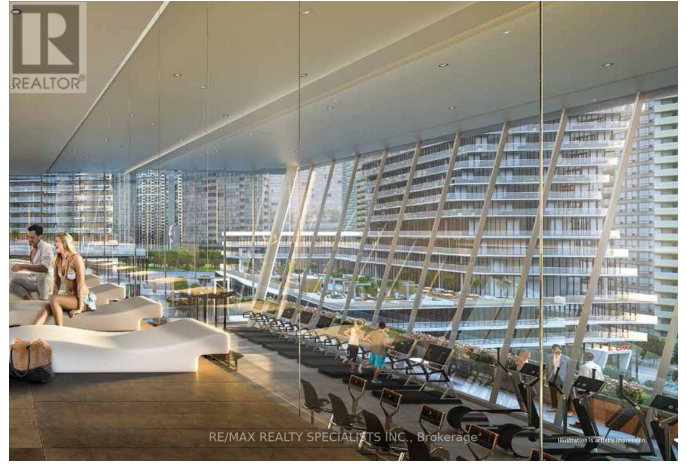

$2800.00 / Monthly - #1402 -3900 CONFEDERATION PKW

MLS®, REALTOR®, and the associated logos are trademarks of The Canadian Real Estate Association

Data Provided by: Toronto Regional Real Estate Board

Last Modified: 18/04/2024 01:27:45 PM

Listing Office:RE/MAX REALTY SPECIALISTS INC.